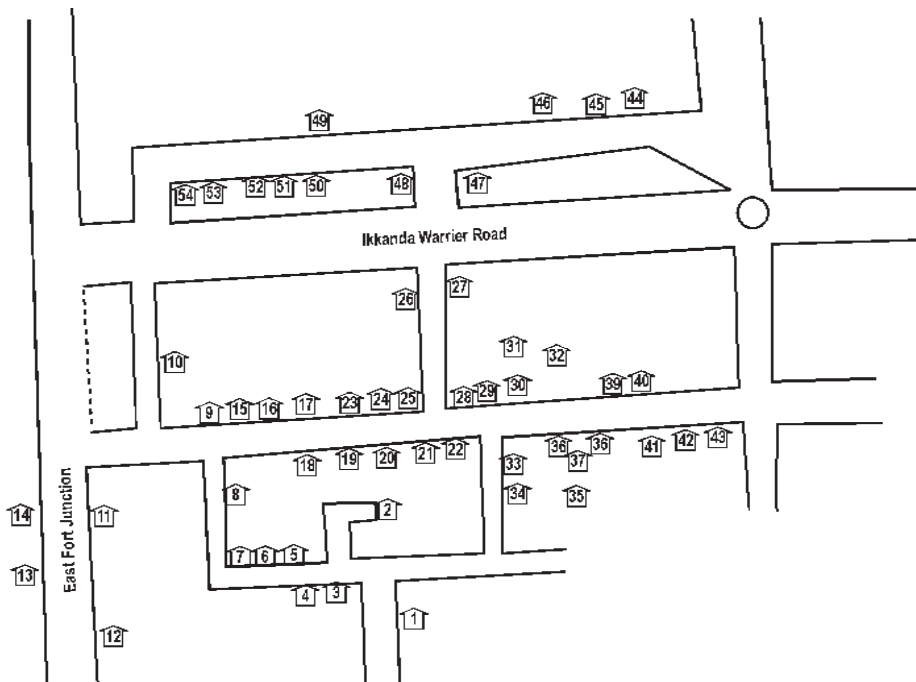

12. GOOD SHEPHERD UNIT

ANCHANGADI, THRISSUR

പ്രസിഡന്റ്

വൈ. പ്രസിഡന്റ്

സെക്രട്ടറി

ജോ. സെക്രട്ടറി

ട്രഷറർ